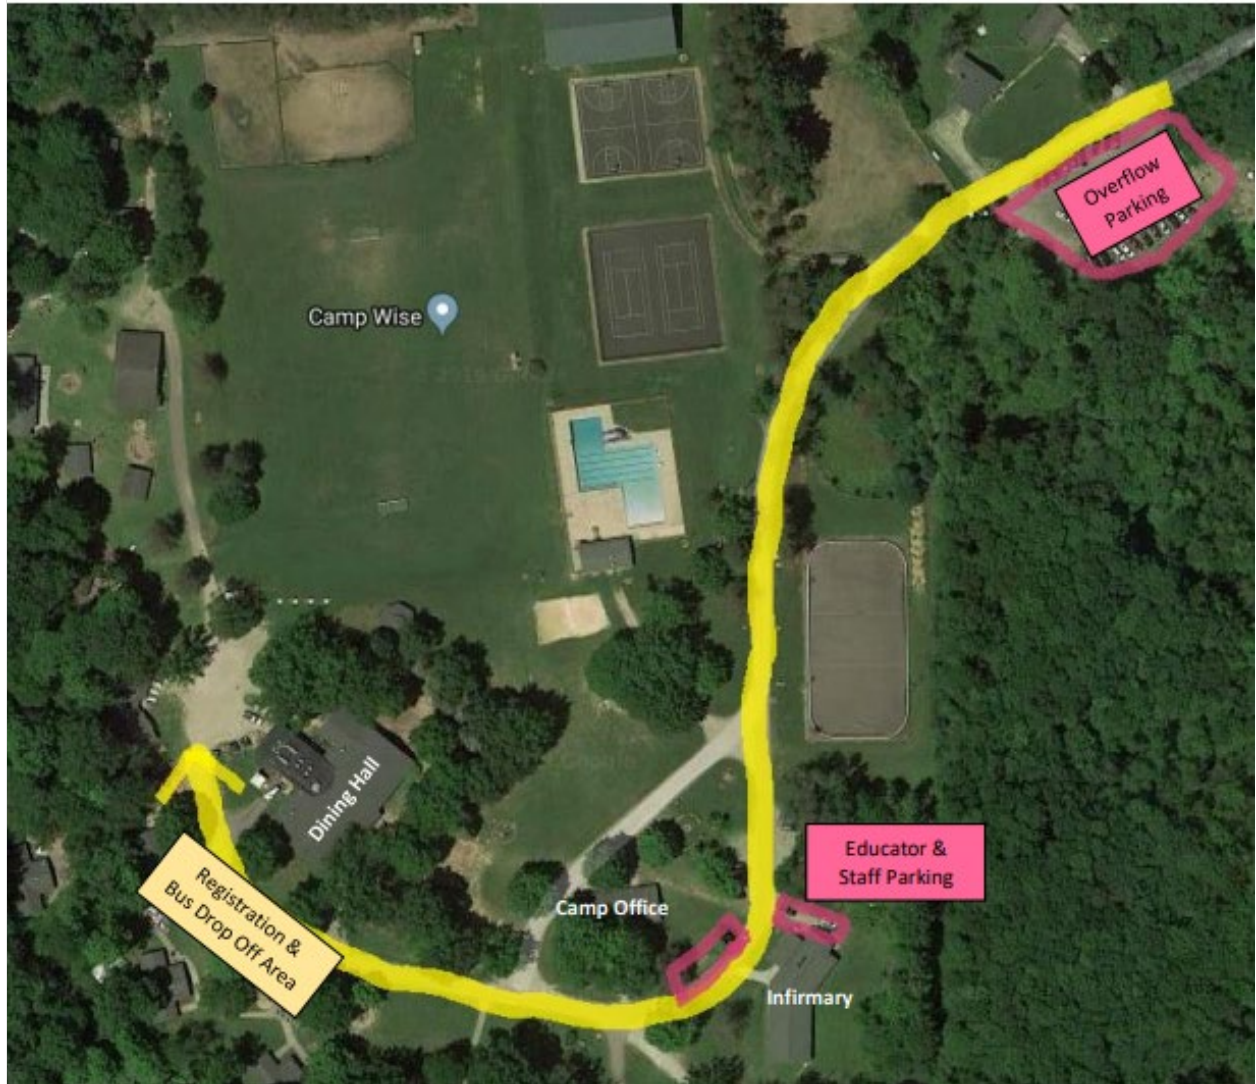

The  
**Diversity Center**  
of northeast ohio

3659 Green Road, Suite 220  
Cleveland, Ohio 44122  
p. (216)752-3000  
[www.diversitycenterneo.org](http://www.diversitycenterneo.org)

### Camp Wise Directions

13164 Taylor Wells Rd., Chardon, OH 44024-7912

We suggest screenshotting or printing driving directions in case cell service is not reliable.

- Buses should drop off/pick up students alongside the Dining Hall. Staff and signs will help direct you upon arrival and dismissal.
- If educators are driving, limited parking is available in front of the Camp Office and next to the Infirmary (Educator Lodging). Additional parking is available in the lot near the entrance to Camp Wise.