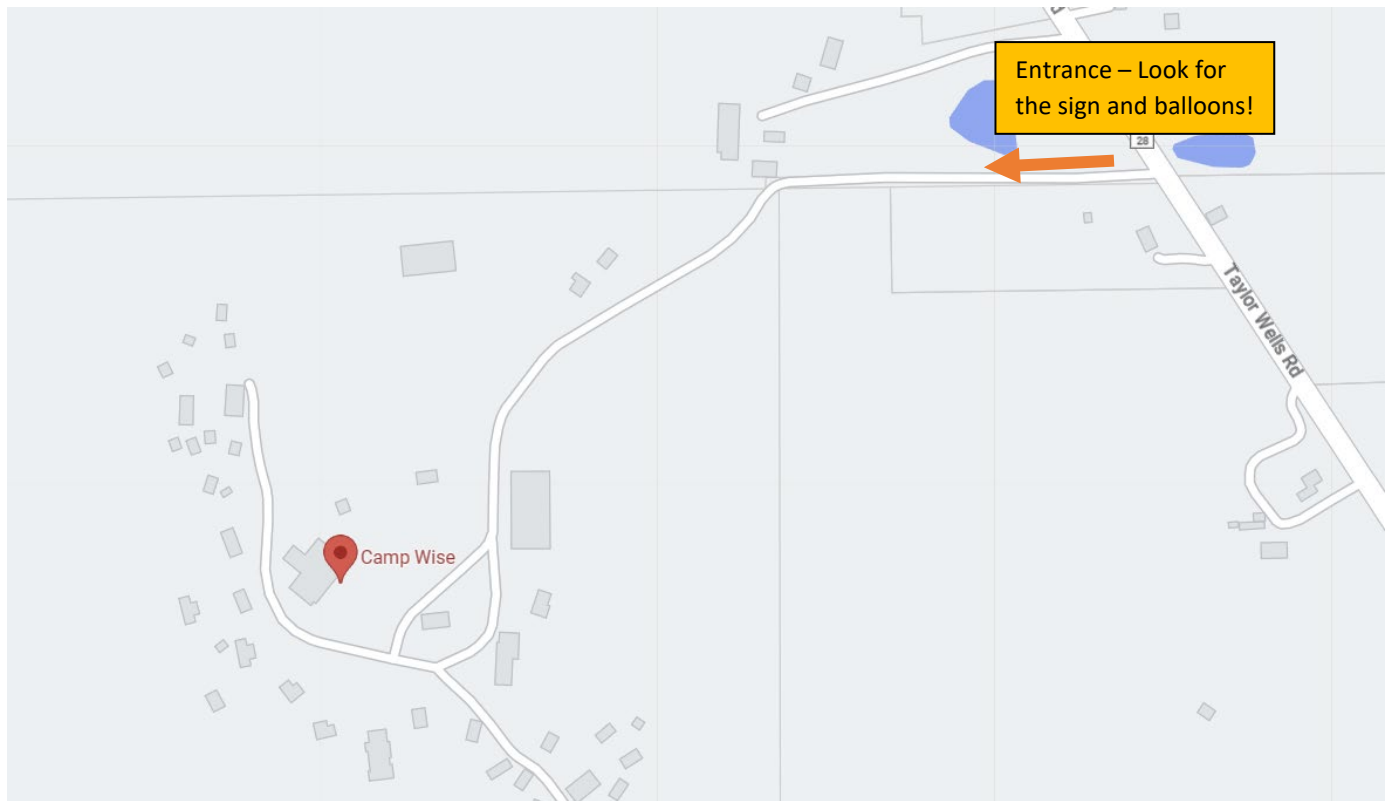

The  
**Diversity Center**  
of northeast ohio

3659 Green Road, Suite 220  
Cleveland, Ohio 44122  
p. (216)752-3000  
[www.diversitycenterneo.org](http://www.diversitycenterneo.org)

### Camp Wise Directions

13164 Taylor Wells Rd., Chardon, OH 44024-7912

We suggest screenshotting or printing driving directions in case cell service is not reliable.

- Buses should drop off/pick up students alongside the Dining Hall. Staff and signs will help direct you upon arrival and dismissal.
- If educators are driving, limited parking is available in front of the Camp Office and next to the Infirmary (Educator Lodging). Additional parking is available in the lot near the entrance to Camp Wise.